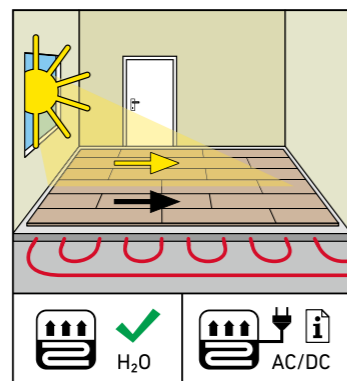

SWISS KRONO TEX GMBH & CO. KG
 Wittstocker Chaussee 1
 D-16909 Heiligengrabe / Germany
www.swisskrono.de
www.swisskrono.com

REMOVAL

Installation clips:
 YouTube-Chanel
SWISS KRONO
 Heiligengrabe