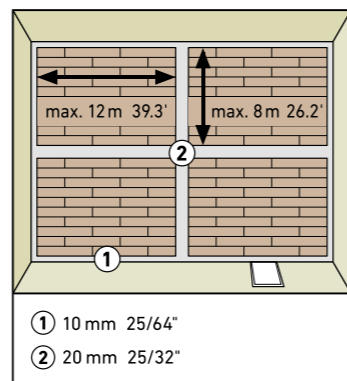

SWISS KRONO TEX GMBH & CO. KG
 Wittstocker Chaussee 1
 D-16909 Heiligengrabe / Germany
www.swisskrono.de
www.swisskrono.com

REMOVAL

Installation clips:
 YouTube-Chanel
SWISS KRONO
 Heiligengrabe