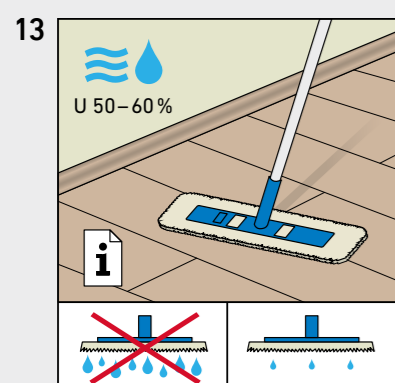

SWISS KRONO TEX GMBH & CO. KG
 Wittstocker Chaussee 1
 D-16909 Heiligengrabe / Germany
www.swisskrono.de
www.swisskrono.com

REMOVAL

Installation clips:
 YouTube-Chanel
SWISS KRONO
 Heiligengrabe