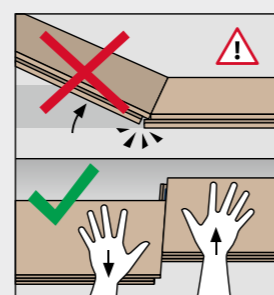

SWISS KRONO TEX GMBH & CO. KG
 Wittstocker Chaussee 1
 D-16909 Heiligengrabe / Germany
www.swisskrono.de
www.swisskrono.com

REMOVAL

Installation clips:
 YouTube-Chanel
SWISS KRONO
 Heiligengrabe