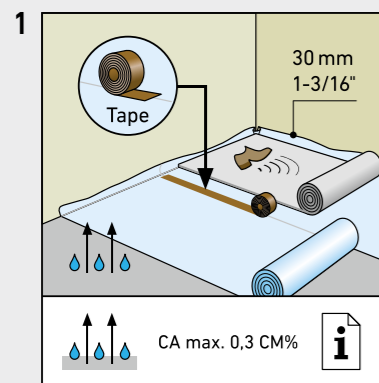

SWISS KRONO TEX GMBH & CO. KG
 Wittstocker Chaussee 1
 D-16909 Heiligengrabe / Germany
www.swisskrono.de
www.swisskrono.com

REMOVAL

Installation clips:
 YouTube-Chanel
SWISS KRONO
 Heiligengrabe