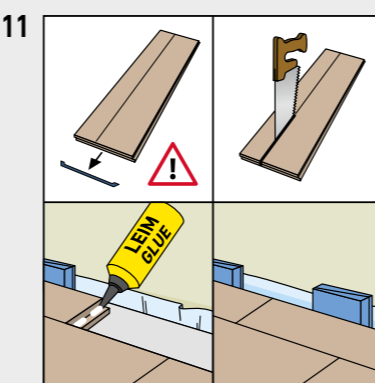

SWISS KRONO TEX GMBH & CO. KG
 Wittstocker Chaussee 1
 D-16909 Heiligengrabe / Germany
www.swisskrono.de
www.swisskrono.com

REMOVAL

Installation clips:
 YouTube-Chanel
SWISS KRONO
 Heiligengrabe