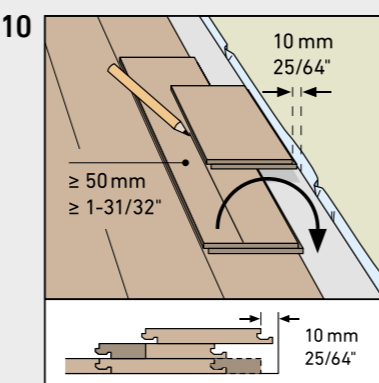

SWISS KRONO TEX GMBH & CO. KG
 Wittstocker Chaussee 1
 D-16909 Heiligengrabe / Germany
www.swisskrono.de
www.swisskrono.com

REMOVAL

Installation clips:
 YouTube-Chanel
SWISS KRONO
 Heiligengrabe