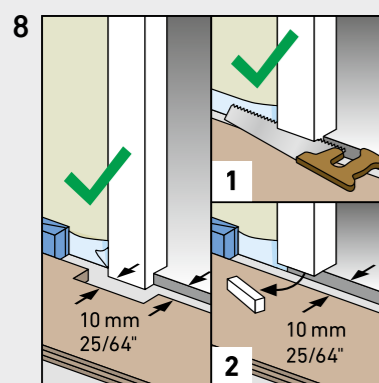

SWISS KRONO TEX GMBH & CO. KG
 Wittstocker Chaussee 1
 D-16909 Heiligengrabe / Germany
www.swisskrono.de
www.swisskrono.com

REMOVAL

Installation clips:
 YouTube-Chanel
SWISS KRONO
 Heiligengrabe