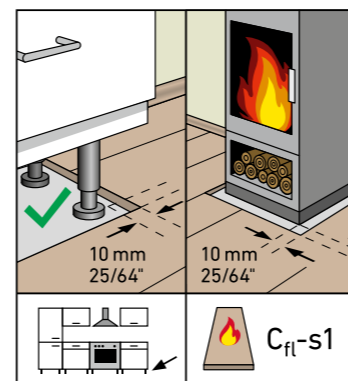

SWISS KRONO TEX GMBH & CO. KG
 Wittstocker Chaussee 1
 D-16909 Heiligengrabe / Germany
www.swisskrono.de
www.swisskrono.com

REMOVAL

Installation clips:
 YouTube-Chanel
SWISS KRONO
 Heiligengrabe