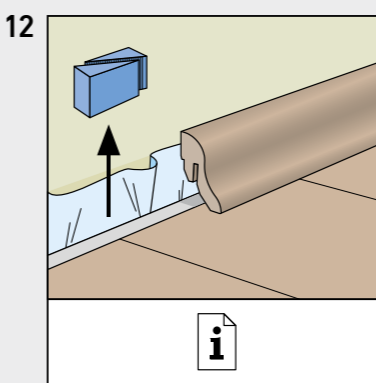

SWISS KRONO TEX GMBH & CO. KG
 Wittstocker Chaussee 1
 D-16909 Heiligengrabe / Germany
www.swisskrono.de
www.swisskrono.com

REMOVAL

Installation clips:
 YouTube-Chanel
SWISS KRONO
 Heiligengrabe