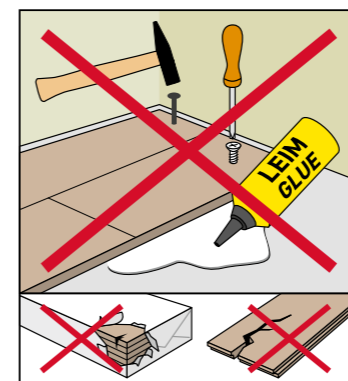

SWISS KRONO TEX GMBH & CO. KG
 Wittstocker Chaussee 1
 D-16909 Heiligengrabe / Germany
www.swisskrono.de
www.swisskrono.com

REMOVAL

Installation clips:
 YouTube-Chanel
SWISS KRONO
 Heiligengrabe