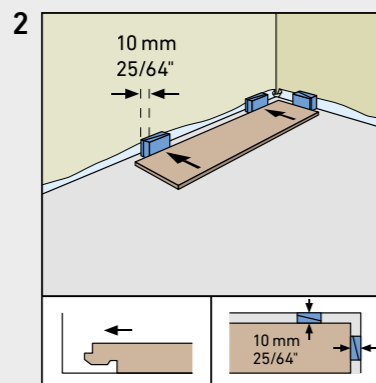

SWISS KRONO TEX GMBH & CO. KG
 Wittstocker Chaussee 1
 D-16909 Heiligengrabe / Germany
www.swisskrono.de
www.swisskrono.com

REMOVAL

Installation clips:
 YouTube-Chanel
SWISS KRONO
 Heiligengrabe