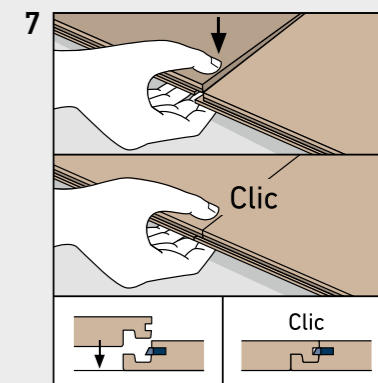

SWISS KRONO TEX GMBH & CO. KG
 Wittstocker Chaussee 1
 D-16909 Heiligengrabe / Germany
www.swisskrono.de
www.swisskrono.com

REMOVAL

Installation clips:
 YouTube-Chanel
SWISS KRONO
 Heiligengrabe