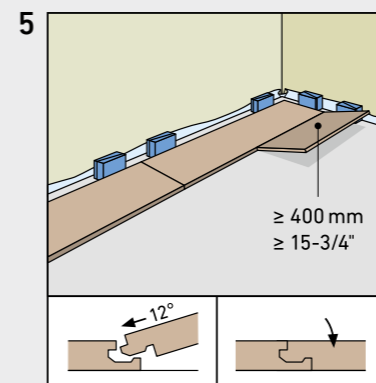

SWISS KRONO TEX GMBH & CO. KG
 Wittstocker Chaussee 1
 D-16909 Heiligengrabe / Germany
www.swisskrono.de
www.swisskrono.com

REMOVAL

Installation clips:
 YouTube-Chanel
SWISS KRONO
 Heiligengrabe