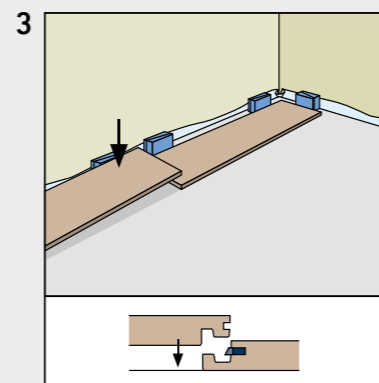

SWISS KRONO TEX GMBH & CO. KG
 Wittstocker Chaussee 1
 D-16909 Heiligengrabe / Germany
www.swisskrono.de
www.swisskrono.com

REMOVAL

Installation clips:
 YouTube-Chanel
SWISS KRONO
 Heiligengrabe