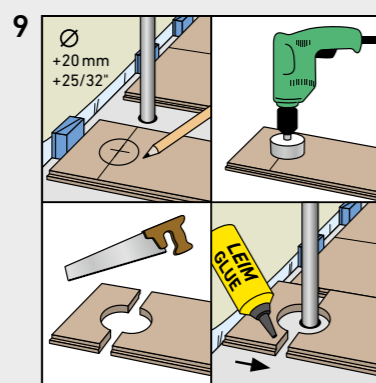

SWISS KRONO TEX GMBH & CO. KG
 Wittstocker Chaussee 1
 D-16909 Heiligengrabe / Germany
www.swisskrono.de
www.swisskrono.com

REMOVAL

Installation clips:
 YouTube-Chanel
SWISS KRONO
 Heiligengrabe