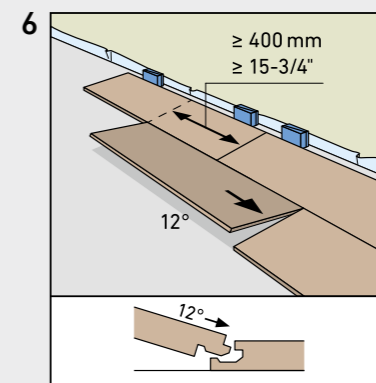

SWISS KRONO TEX GMBH & CO. KG
 Wittstocker Chaussee 1
 D-16909 Heiligengrabe / Germany
www.swisskrono.de
www.swisskrono.com

REMOVAL

Installation clips:
 YouTube-Chanel
SWISS KRONO
 Heiligengrabe