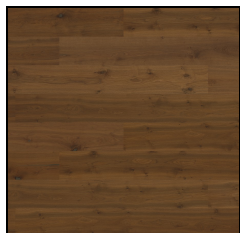

BJELIN

PRODUCT DOCUMENT

Hardened Oak STARBY 3.0 XXL

SKU#: 347110

Type of floor
Hardened wood

Type of wood
Oak

Grading
Nature

Surface finishing
Pro Matt lacquer

Pattern
Plank

Water resistance
High

Format
XXL

The mark of
responsible forestry

Type of floor: **Hardened wood**

Type of wood: **Oak**

Grading: **Nature**

Surface finishing: **Pro Matt lacquer**

Staining: **Medium Smoked**

Light/dark: **Dark**

Pattern: **Plank**

Locking system: **Välinge 5G® Dry™**

Core: **HDF**

Supports Underfloor Heating: **Yes**

Water resistance: **High**

Format: **XXL**